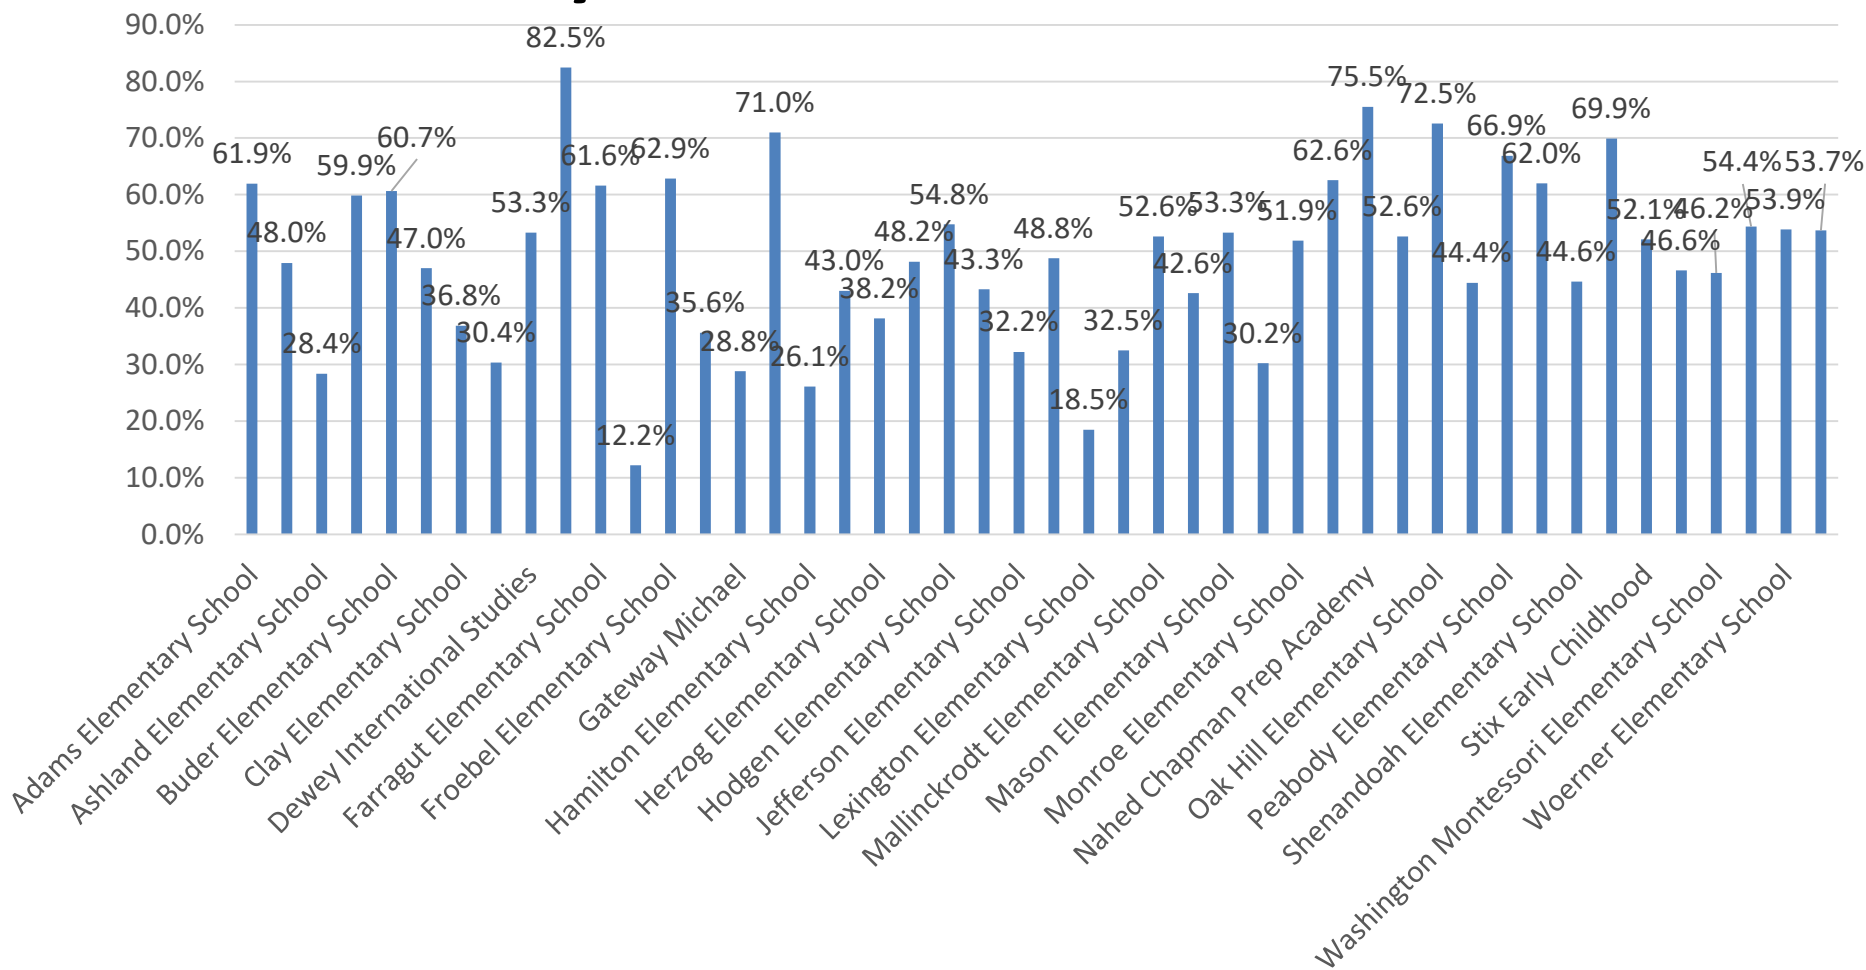

ENROLLMENT

Elementary Schools – Return to In-Person