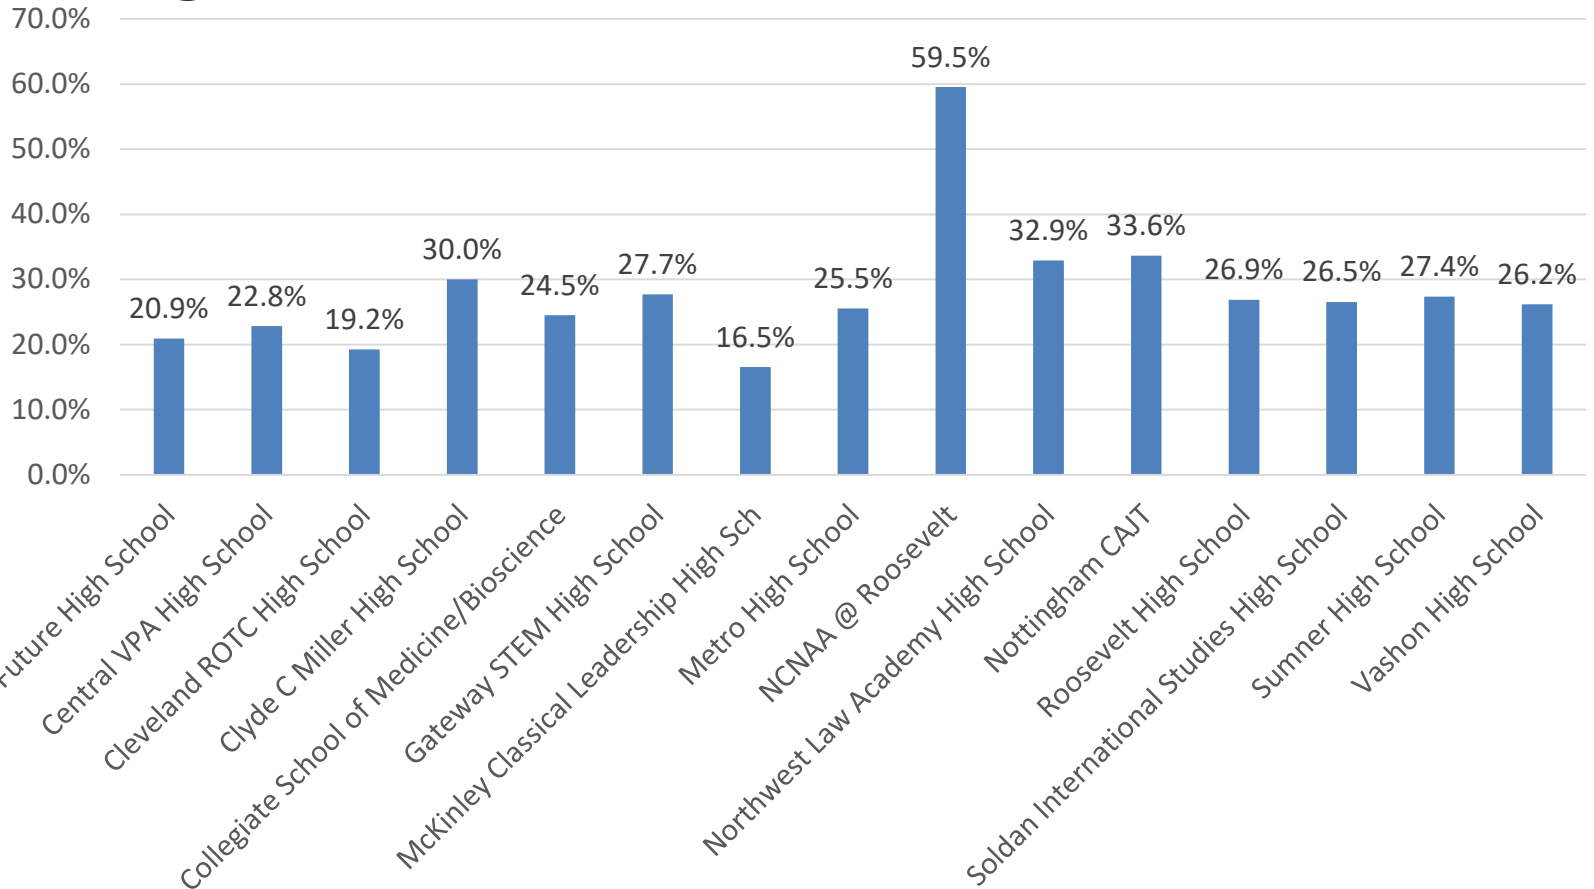

ENROLLMENT

Elementary Schools – Return to In-Person

ENROLLMENT

Middle Schools – Return to In-Person

ENROLLMENT

High Schools – Return to In-Person

EXTRA CURRICULAR RESTART UPDATE

Schools	Carnahan	Cleveland	Clyde Miller	Collegiate	Gateway	McKinley	Metro	Northwest	Roosevelt	Soldan	Sumner	Vashon
---------	----------	-----------	--------------	------------	---------	----------	-------	-----------	-----------	--------	--------	--------