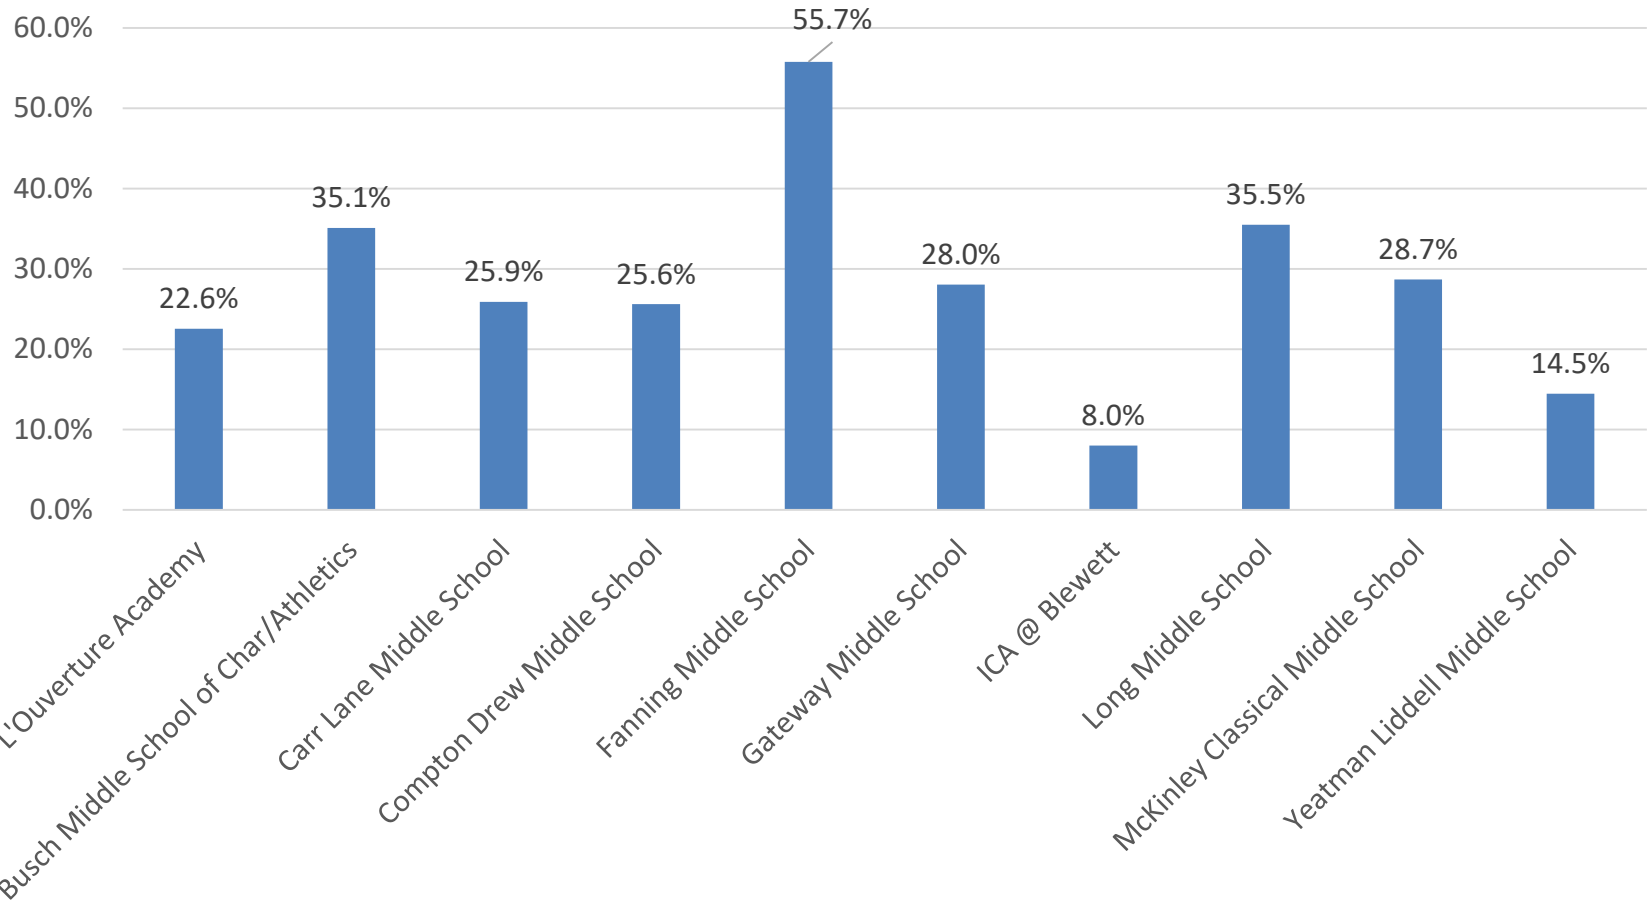

ENROLLMENT

Elementary Schools – Return to In-Person

ENROLLMENT

Middle Schools – Return to In-Person

ENROLLMENT

High Schools – Return to In-Person

EXTRA CURRICULAR RESTART UPDATE

Schools	Carnahan	Cleveland	Clyde Miller	Collegiate	Gateway	McKinley	Metro	Northwest	Roosevelt	Soldan	Sumner	Vashon
---------	----------	-----------	--------------	------------	---------	----------	-------	-----------	-----------	--------	--------	--------